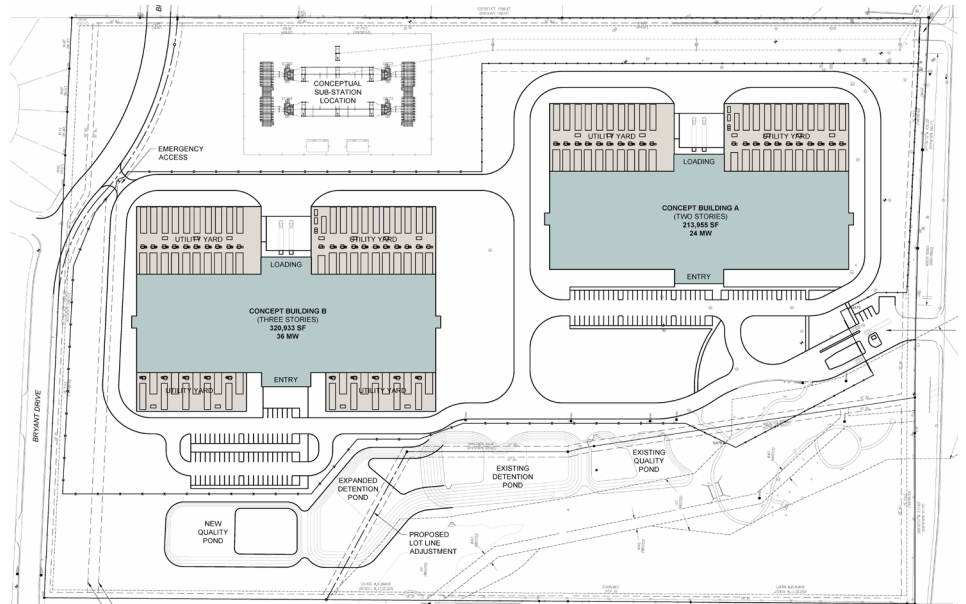

Available Power

Building A features 30MW of critical capacity, and Building B will bring an additional 54MW online upon completion.

Tailored for Your Workload

Rack Density & Liquid Cooling Capability

- GPU farm/HPC enabled
- Densities of up to 200kW per rack supported
- Liquid cooling build out options
- Hyper efficient air-cooling options