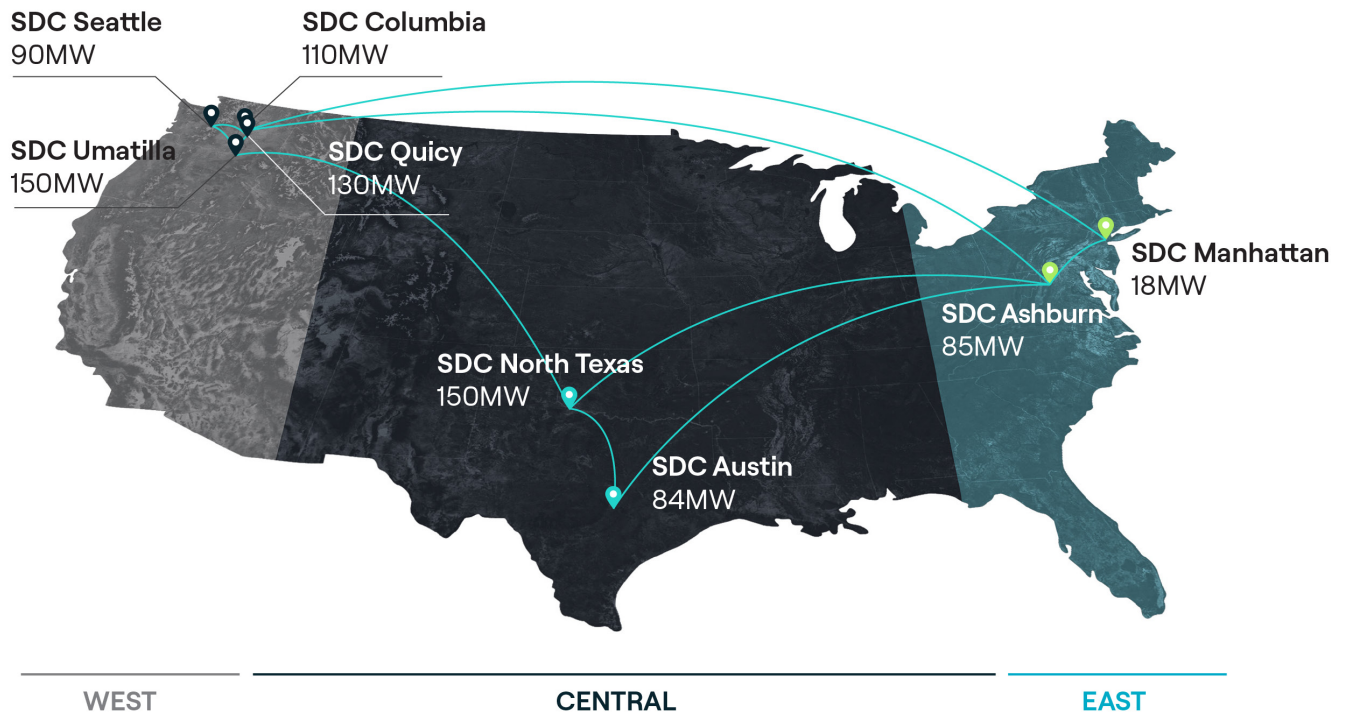

Dense Connectivity Options

Our Round Rock data center is a carrier-neutral facility which allows interconnection between multiple telecommunication carriers for both local metro and long-haul networks.

SDC Austin offers dual campus fiber entries and redundant pathways with onsite carrier-class Meet-Me rooms.

Available networks include:

- AT&T
- Charter Communications
- Cogent Communications
- Logix Communications
- Zayo